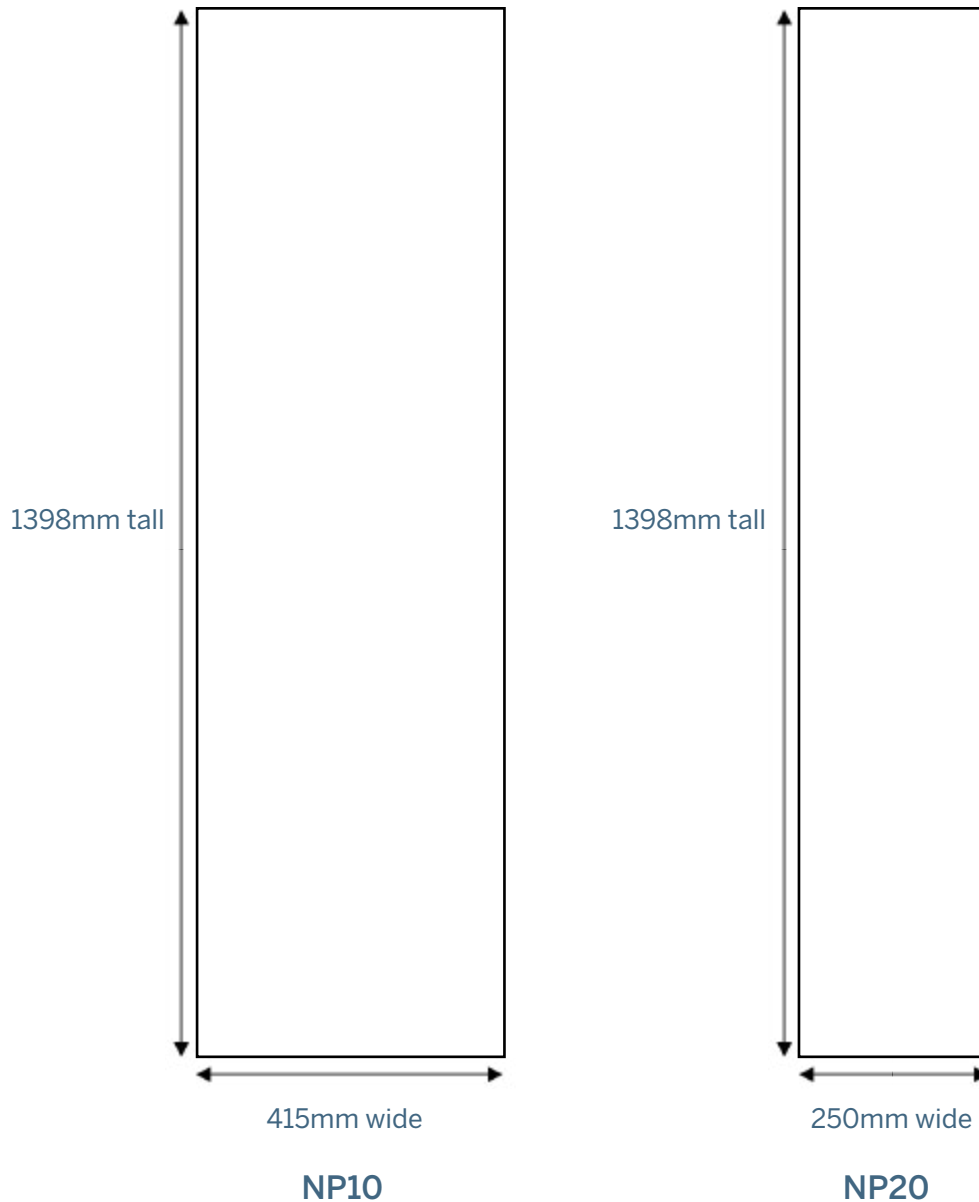

Ad Panel Specification

NEO NP10/20

NP10 and NP20 Advertisement Panel:

Paper sizing for printer die cut size

Fits NP10 and NP20 models fitted with optional ad panel

Paper weight 140 Grams or above

PART NUMBERS

Kit Ad Panel NP10	10089793
Kit Ad Panel NP20	10096066